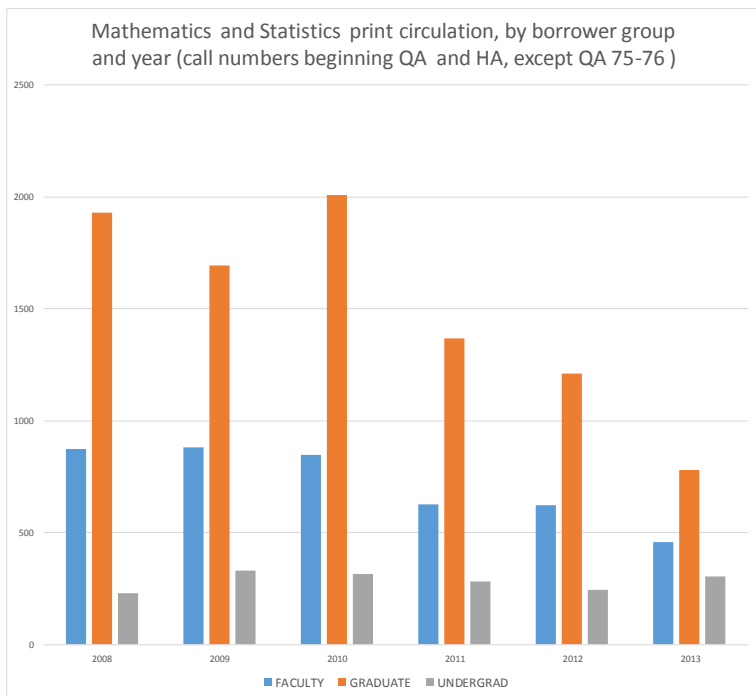

Mathematics library news 13 May 2015

On this page are data on LSU print book circulation and LSU electronic journal downloads for mathematics books and journals. For access to these data I thank my colleagues Alice Daugherty and Michael Waugh. On the next two pages are reanalysis of results from the LSU Mathematics Department of a 2009 Library survey of faculty journal preferences. Faculty ratings were summed and then ranked to find an aggregate departmental ranking of journals. These rankings are matched with current (2013) Journals Citation Reports citation totals and impact factor. Correlations are low, since citation and impact factor ranking are for all results from Mathematics faculty, among which the highest citation totals and impact factors are for physics and electrical engineering journals, not only mathematics. I do not know why there are discrepancies with a similar analysis I sent you a year ago. This time I worked from the original data.